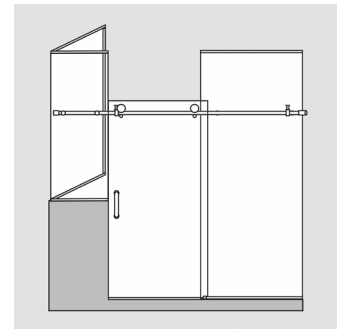

TRSE2290
Single shower slider with 180° sidelites and inline buttress with and 90° return to ceiling