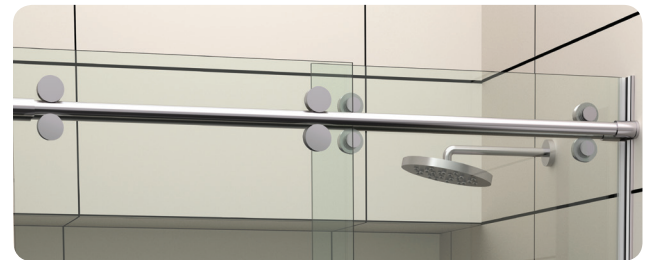

Eight roller bypass slider option