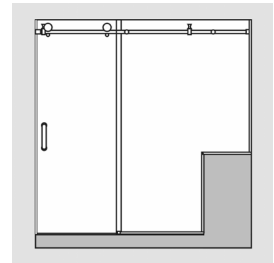

TRSE180
Single shower slider with
180° notched panel