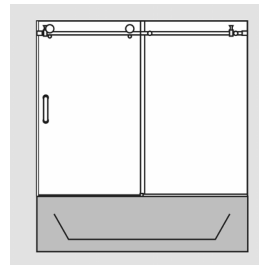

TRTE180
Single tub slider
with 180° panel