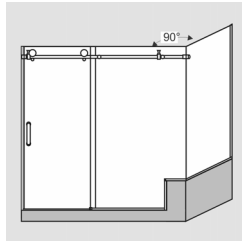

TRSE90
Single shower slider with notched 180° panel and 90° return