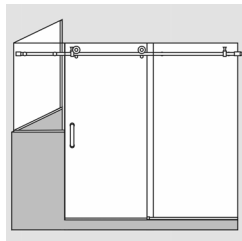

TRSE290
Single shower slider with notched 180° panel and 90° return