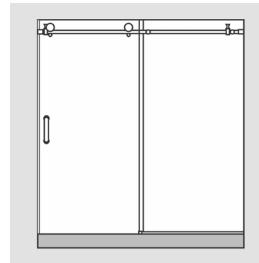

Single 180° Panel Configurations

TRSE180
Single shower slider
with 180° panel