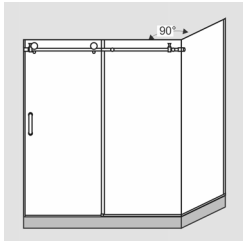

TRSE290
Single shower slider with 180° panel and 90° return