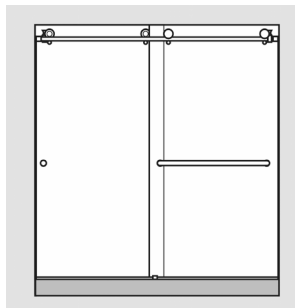

Bypass Configurations

TRBSE
Two 3/8" door bypassing shower slider