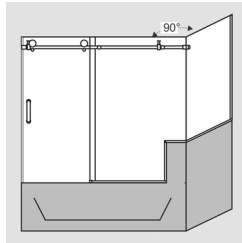

TRTE90
Single shower slider with notched 180° panel and 90° return