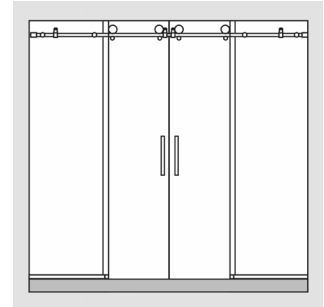

Multiple 180° Panel Configurations

TRSE280
Single shower slider with
180° sidelite and butress panels

TRSE280
Single shower slider with 180°
sidelite and notched panel

TRSE280
Single tub slider with
two 180° panels