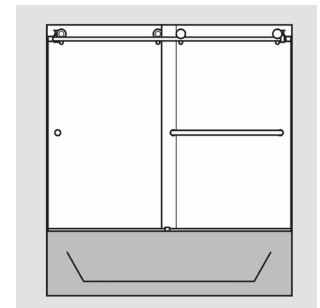

TRBTE
Two 3/8" door bypassing tub slider