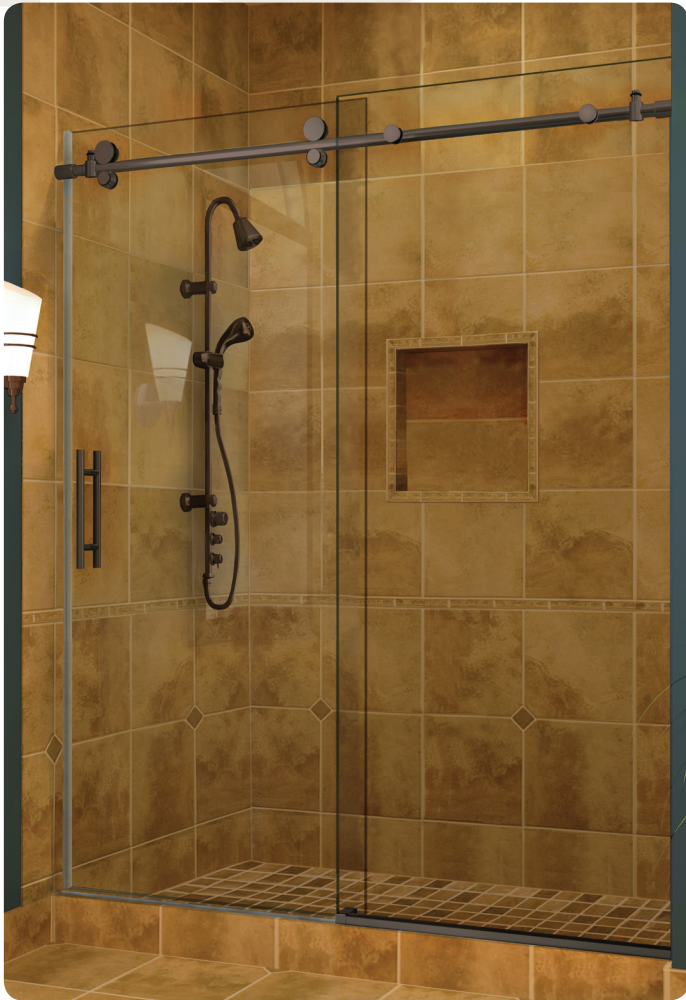

- All units are available in both Shower and Tub heights
- Backed by Agalite's industry leading Lifetime and Hardware Warranties.
- Available in Chrome, Brushed Nickel, and Oil Rubbed Bronze

BYPASS TUB & SHOWER Enclosures

Transcend TRBSE bypass shower slider with chrome finish and standard four roller & ProLoc anti-jump brackets option

Features

- The first 3/8" frameless sliding, by-passing "big wheel" complete door system.
- Innovative tub jamb system protects glass and walls while offering the highest degree of water protection available.
- Standard with Euro Towel Bar (shown), or optional half pulls with cushioned knobs, D-Pull, C-Pull, Mitered or Ladder styles.
- All new Soft Sill:
 - Soft on feet and toes, or easy on forearms and elbows when bathing children in tub enclosures.
 - Wheelchair (ADA) friendly. Wheels roll over the flexible fin and base.
- Maximum allowed unit opening is 60" with maximum clear opening width of 28-1/4" (height restriction may apply).

All new Soft Sill water barrier system available exclusively with Transcend

Bypass Configurations

TRBSE
Two 3/8" door bypassing shower slider

TRBTE
Two 3/8" door bypassing tub slider

SINGLE SLIDING DOOR Transcend with 180° Panel

Three roller single slider option

Four roller single slider option

Transcend TRSE180 shower slider with oil rubbed bronze finish and standard two roller & ProLoc anti-jump brackets option

Features

- Exposed roller 3/8" or 1/2" frameless sliding door with single fixed panel.
- Standard choice of D-Pull, Mitered, Ladder (shown) and C-Pull handle options (see back page).
- Transcend "Soft Sill" innovation or optional half round dam strips.
- ADA compliant units requiring a 36" clear opening are possible in 3/8" glass. (70-1/2" max. height, min. 78" opening required).
- Maximum tube/header is 82" for TRSE180/280 single slider configurations.