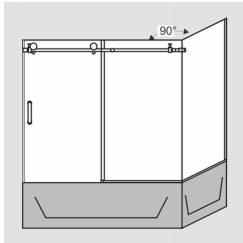

TRTE290
Single shower slider with 180° panel and 90° return