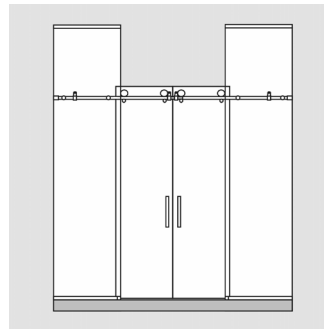

TRSE2280
Two door slider with two 180° panels to the ceiling