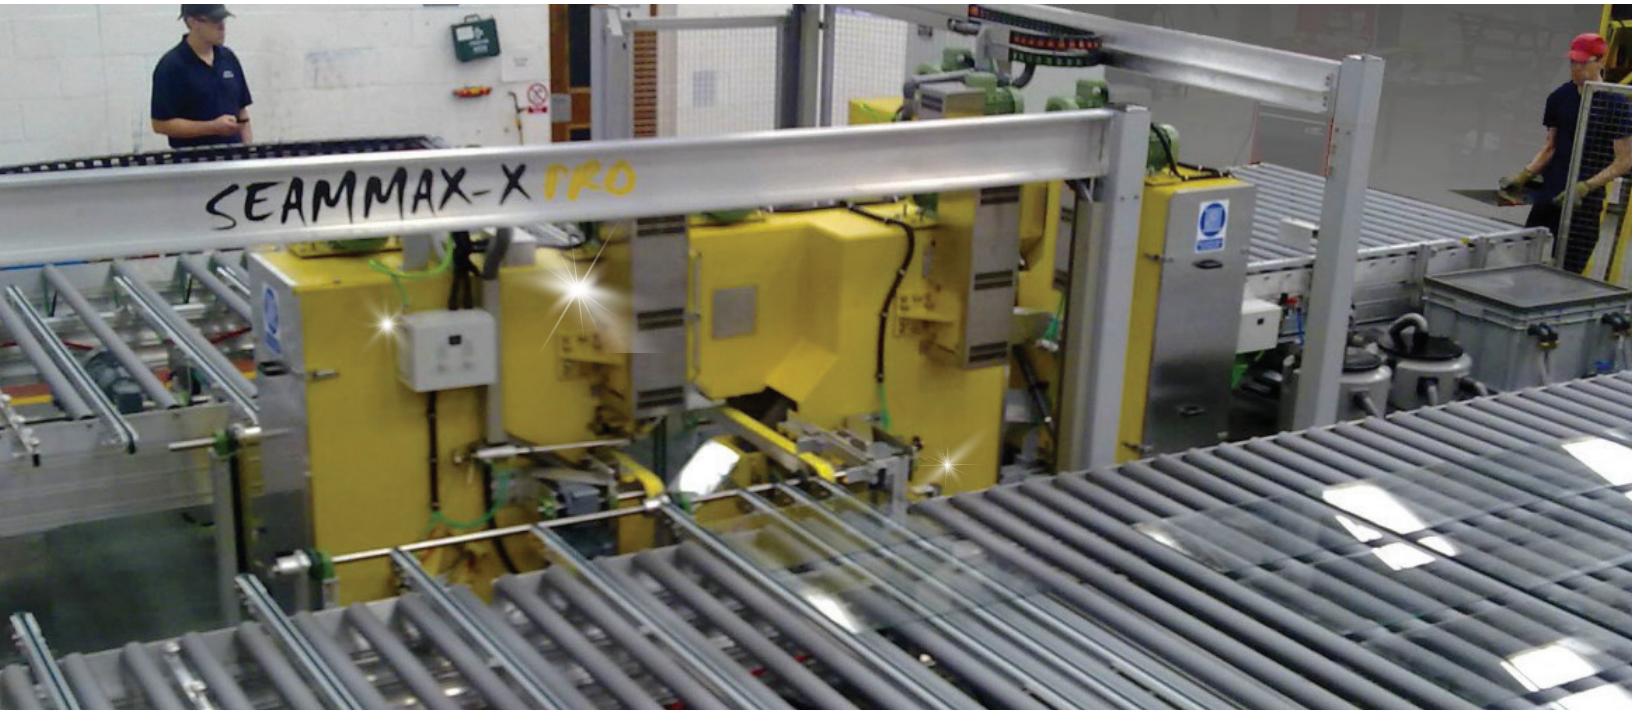

Limited
Time Offer

HARTUNG

GLASS INDUSTRIES

ALL COMMERCIAL IGUs SEAMED AT NO CHARGE

Free Seaming For All Rectangular Shapes*
UP TO 110" HIGH X 189" WIDE
SAFER & EASIER TO HANDLE

Hartung's new Ashton automatic seamer is possibly the fastest seaming line in the world with **fewer touch points** and absolutely **no contact** with the coated glass surface.