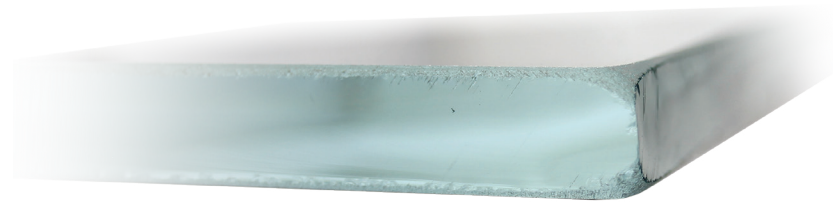

Limited
Time Offer

HARTUNG

GLASS INDUSTRIES

ALL COMMERCIAL IGUs SEAMED AT NO CHARGE

Free Seaming For All Rectangular Shapes*
UP TO 110" HIGH X 189" WIDE
SAFER & EASIER TO HANDLE

Hartung's new Ashton automatic seamer is possibly the fastest seaming line in the world with **fewer touch points** and absolutely **no contact** with the coated glass surface.